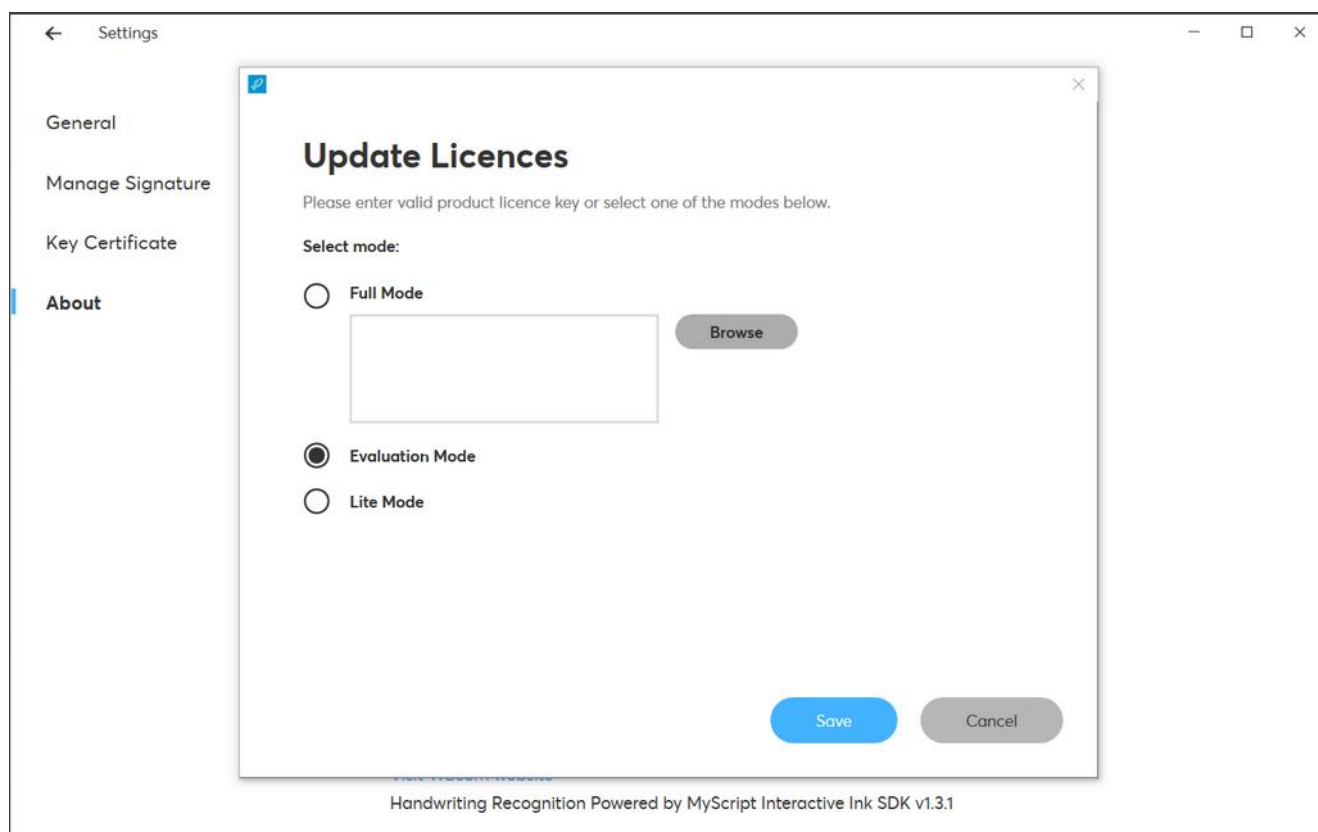

# Sign Pro PDF for Windows

Kupnjom **Signature Set** potpisnih tableta ostvarili ste pravo na korištenje Sign Pro PDF sotvera u limitiranoj LITE inačici. Sign Pro PDF se automatski podiže u LITE modu nakon instalacije. Kako bi isprobali mogućnosti pune FULL version inačice, prebacite se na EVALUATION Mode u Settings panelu, **kako je navedeno dolje**.

## Dolje je navedne razlika između besplatnog "Lite" i "Evaluation/Full Mode"

Feature	Lite mode	Evaluation mode	Full version
Can be integrated into 3 <sup>rd</sup> party system using sign pro PDF API	✗		✓
Capturing electronic signatures using Wacom devices	✓		✓
Freehand annotations on PDF documents	✓		✓
PDF form-filling using keyboard	✓		✓
Document and template management	✗		✓
PDF form-filling using handwriting recognition	✗		✓
PDF document authoring (create text fields, check boxes, date fields etc.)	✗		✓
ISO Format Support and Signature Encryption	✗		✓
Supports most pen-enabled Windows devices	✗		✓
<b>License</b>	<b>Free</b>	<b>Free*</b> (Signed PDFs are watermarked)	<b>Paid</b>